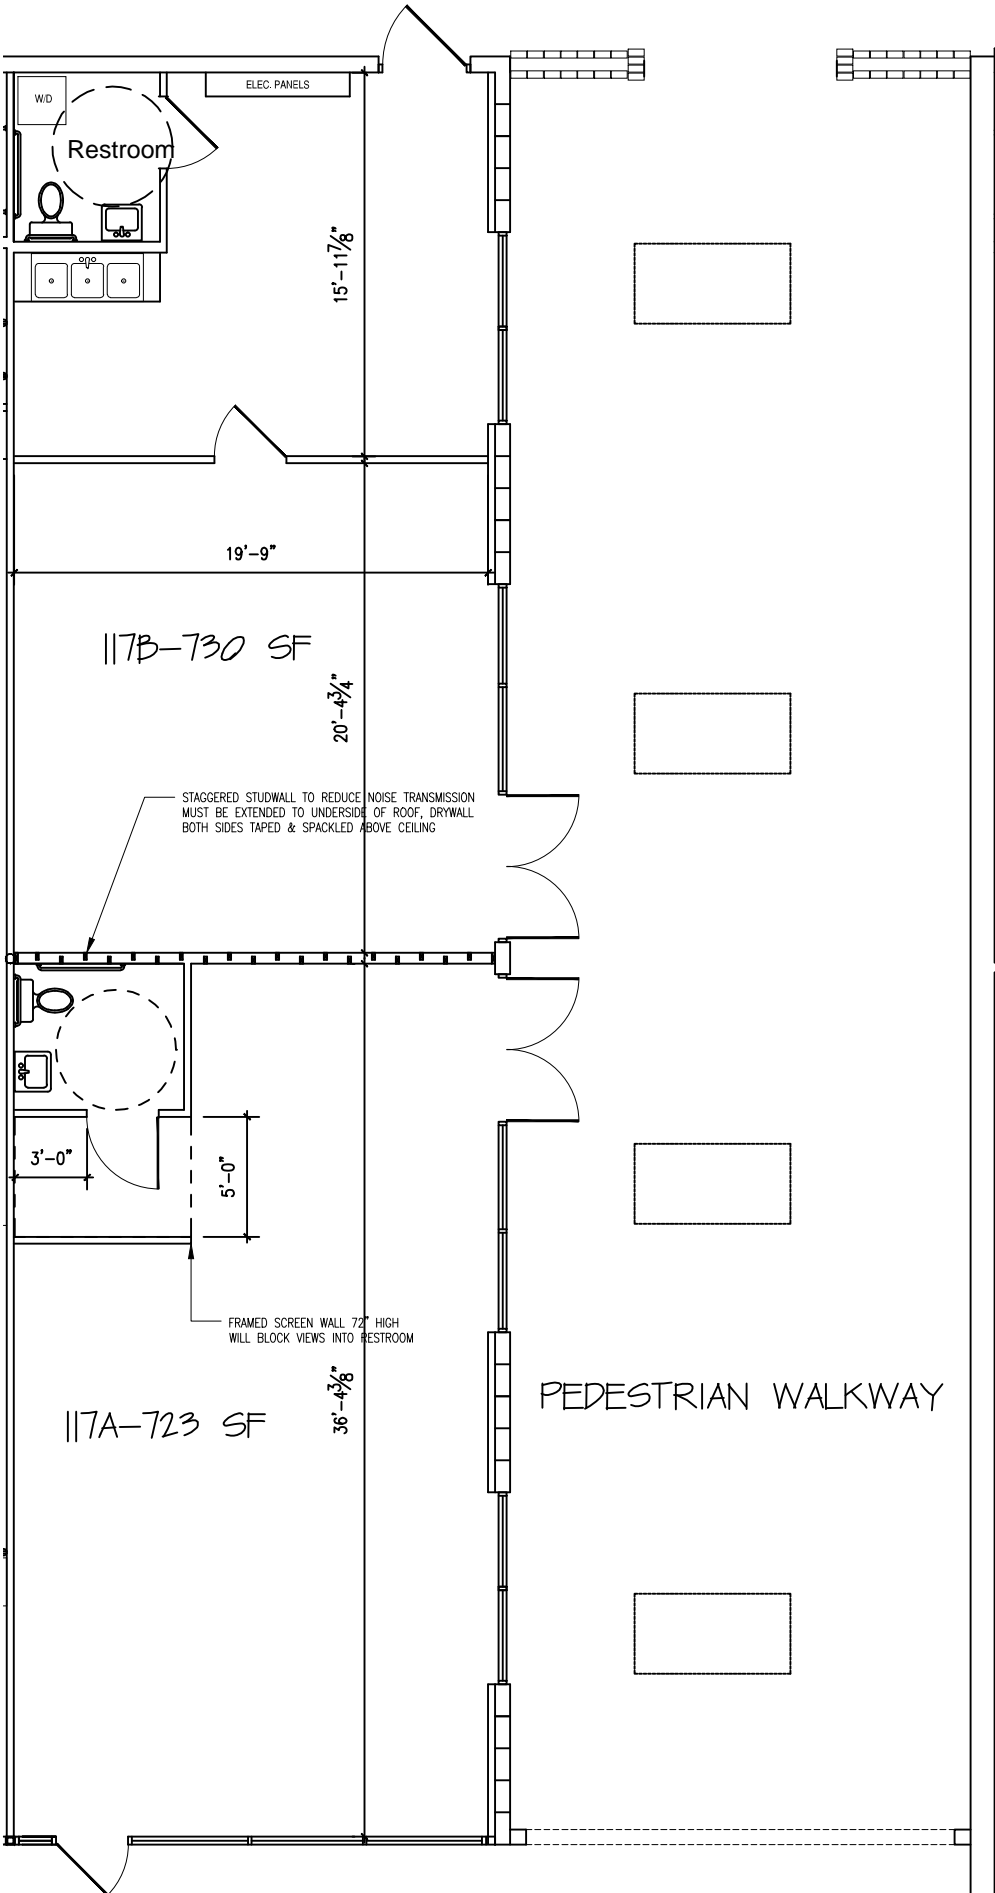

Legend

	EXISTING DOOR
	NEW DOOR
	NEW WALL
	EXISTING WALL
	EXISTING WALL TO BE REMOVED
	EXISTING DOOR TO BE REMOVED
	FIRE EXTINGUISHER

**SUITE 117 A/B**

SCALE: 1/8" = 1'-0"